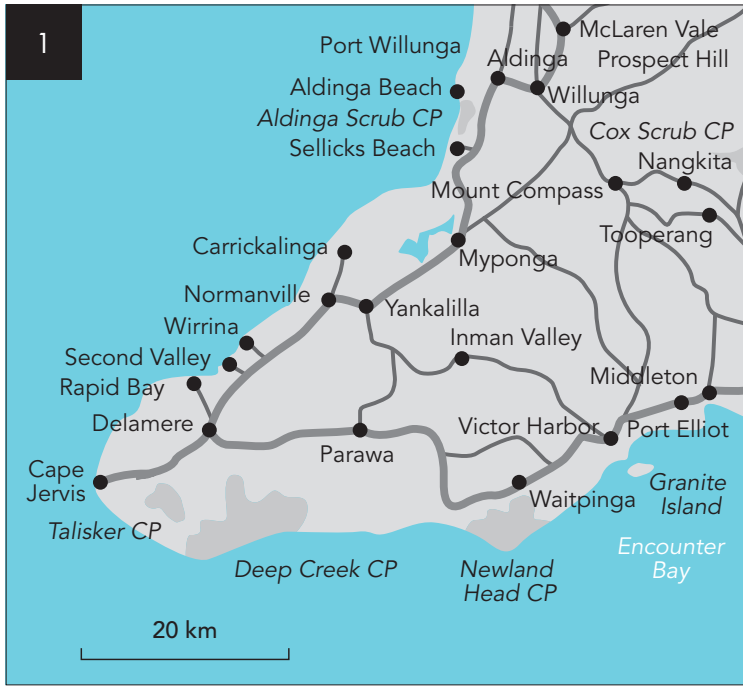

MAPS AND VENUES

Maps are to assist your planning. For more detail see the google map for each venue at www.festivalfleuriu.com.au

MAPS AND VENUES CONTINUED

1. **UNITING CHURCH HALL** 
Inman Valley Road, Inman Valley
2. **INMAN VALLEY UNITING CHURCH**
Inman Valley Road, Inman Valley
3. **INMAN VALLEY COUNTRY KITCHEN** 
1714 Inman Valley Road, Inman Valley
4. **INMAN VALLEY MEMORIAL HALL** 
1713 Inman Valley Road, Inman Valley
5. **ELIZA COTTAGE** 
8 Daniels Road, Yankalilla
6. **ART WORKS @ LOT 50** 
Lot 50 next to 64 Main Street, Yankalilla
7. **GALLERY 88**
88 Main Street, Yankalilla
8. **YANKALILLA HOTEL**  
105 Main South Road, Yankalilla
9. **YANKALILLA YARNS AND FINE ART STUDIO** 
End of Glebe Avenue, Yankalilla
10. **CHRIST CHURCH HALL**  
128 Main South Road, Yankalilla
11. **CLUB FLEURIEU**  
140–142 Main South Road, Yankalilla
12. **FLEURIEU COAST VISTOR CENTRE**  
163 Main South Road, Yankalilla
13. **THE FESTIVAL HUB**  
163 Main South Road, Yankalilla
14. **THE CENTRE/LIBRARY**  
181 Main South Road, Yankalilla
15. **YANKALILLA SKATE PARK**  
181 Main South Road, Yankalilla
16. **YANKALILLA SHOWGROUNDS SUPPER HALL**  
Corner Jervis Road and Main South Road Between Yankalilla
17. **YANKALILLA SHOWGROUNDS**  
Corner Jervis Road and Main South Road Between Yankalilla and Normanville
18. **YANKALILLA SHOWGROUNDS HALL**  
Corner Jervis Road and Main South Road, Between Yankalilla and Normanville
19. **STEPHEN GUNNER GALLERY**  
4 Bower Road, Normanville
20. **COASTAL ART WARES**
10 Hewett Close, Normanville
21. **THE ARTFUL GARDEN**
51 Main South Road, Normanville
22. **ART WORKS AT NORMANVILLE**
4/15 Edmund Street, Normanville
23. **BUNGALA PARK**  
42 Main South Road, Normanville
24. **NORMANVILLE HOTEL** 
46 Main Road, Normanville
25. **SMALL OFFERINGS**
8 Cheesman Street, Normanville
26. **ANDREW MUNN**
109 Main Road, Normanville
27. **LADY BAY HOTEL**  
St Andrews Boulevard, Lady Bay
28. **HMAS HOBART MEMORIAL LOOKOUT**
Main South Road, Lady Bay
29. **RANDALSEA RUSTIC**
Corner Main South Road and Finnis Vale Drive, Second Valley
30. **PEMBERS' FARM GALLERY**
103 Finnis Vale Drive, Second Valley
31. **YAITYAKAUWINGGA SANCTUARY**
316 Nowhere Else Road, Delamere
32. **EAGLES GATE STUDIO**
36 Stockyard Hill Road, Delamere
33. **GASTON STUDIO GALLERY**
28 Sorata Street, Cape Jervis
34. **STUDIO ETC.**
48 Carrickalinga Road, Carrickalinga
35. **FORKTREE BREWING**  
935 Forktree Road, Carrickalinga
36. **ALLUSION WINES** 
Smith Hill Road, Yankalilla
37. **MORTARFIELD AND SALAMANDER STUDIOS**
77 Yacca Road, Yankalilla
38. **SMILING SAMOYED BREWERY**  
48 Main South Road, Myponga