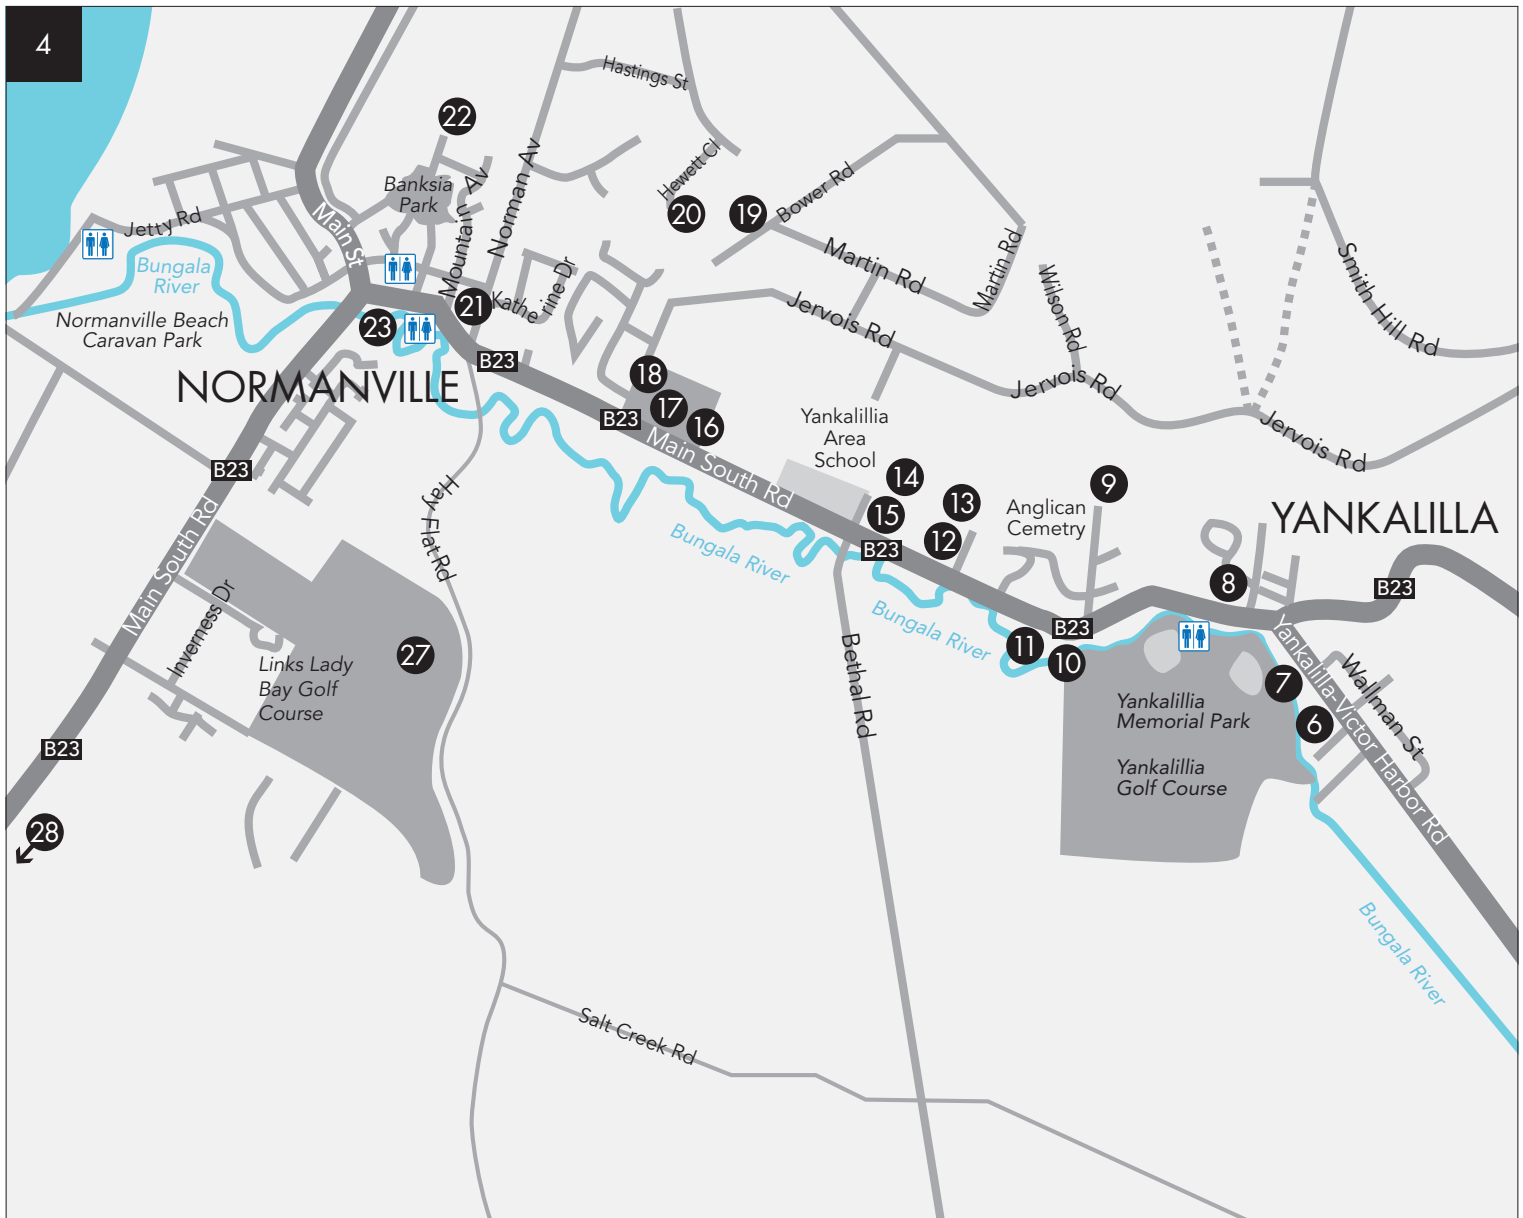

MAPS AND VENUES

Maps are to assist your planning. For more detail see the google map for each venue at www.festivalfleuriu.com.au

MAPS AND VENUES CONTINUED

1. **UNITING CHURCH HALL** 
Inman Valley Road, Inman Valley
2. **INMAN VALLEY UNITING CHURCH**
Inman Valley Road, Inman Valley
3. **INMAN VALLEY COUNTRY KITCHEN** 
1714 Inman Valley Road, Inman Valley
4. **INMAN VALLEY MEMORIAL HALL** 
1713 Inman Valley Road, Inman Valley
5. **ELIZA COTTAGE** 
8 Daniels Road, Yankalilla
6. **ART WORKS @ LOT 50** 
Lot 50 next to 64 Main Street, Yankalilla
7. **GALLERY 88**
88 Main Street, Yankalilla
8. **YANKALILLA HOTEL**  
105 Main South Road, Yankalilla
9. **YANKALILLA YARNS AND FINE ART STUDIO** 
End of Glebe Avenue, Yankalilla
10. **CHRIST CHURCH HALL**  
128 Main South Road, Yankalilla
11. **CLUB FLEURIEU**  
140–142 Main South Road, Yankalilla
12. **FLEURIEU COAST VISTOR CENTRE**  
163 Main South Road, Yankalilla
13. **THE FESTIVAL HUB**  
163 Main South Road, Yankalilla
14. **THE CENTRE/LIBRARY**  
181 Main South Road, Yankalilla
15. **YANKALILLA SKATE PARK**  
181 Main South Road, Yankalilla
16. **YANKALILLA SHOWGROUNDS SUPPER HALL**  
Corner Jervis Road and Main South Road Between Yankalilla
17. **YANKALILLA SHOWGROUNDS**  
Corner Jervis Road and Main South Road Between Yankalilla and Normanville
18. **YANKALILLA SHOWGROUNDS HALL**  
Corner Jervis Road and Main South Road, Between Yankalilla and Normanville
19. **STEPHEN GUNNER GALLERY**  
4 Bower Road, Normanville
20. **COASTAL ART WARES**
10 Hewett Close, Normanville
21. **THE ARTFUL GARDEN**
51 Main South Road, Normanville
22. **ART WORKS AT NORMANVILLE**
4/15 Edmund Street, Normanville
23. **BUNGALA PARK**  
42 Main South Road, Normanville
24. **NORMANVILLE HOTEL** 
46 Main Road, Normanville
25. **SMALL OFFERINGS**
8 Cheesman Street, Normanville
26. **ANDREW MUNN**
109 Main Road, Normanville
27. **LADY BAY HOTEL**  
St Andrews Boulevard, Lady Bay
28. **HMAS HOBART MEMORIAL LOOKOUT**
Main South Road, Lady Bay
29. **RANDALSEA RUSTIC**
Corner Main South Road and Finnis Vale Drive, Second Valley
30. **PEMBERS' FARM GALLERY**
103 Finnis Vale Drive, Second Valley
31. **YAITYAKAUWINGGA SANCTUARY**
316 Nowhere Else Road, Delamere
32. **EAGLES GATE STUDIO**
36 Stockyard Hill Road, Delamere
33. **GASTON STUDIO GALLERY**
28 Sorata Street, Cape Jervis
34. **STUDIO ETC.**
48 Carrickalinga Road, Carrickalinga
35. **FORKTREE BREWING**  
935 Forktree Road, Carrickalinga
36. **ALLUSION WINES** 
Smith Hill Road, Yankalilla
37. **MORTARFIELD AND SALAMANDER STUDIOS**
77 Yacca Road, Yankalilla
38. **SMILING SAMOYED BREWERY**  
48 Main South Road, Myponga