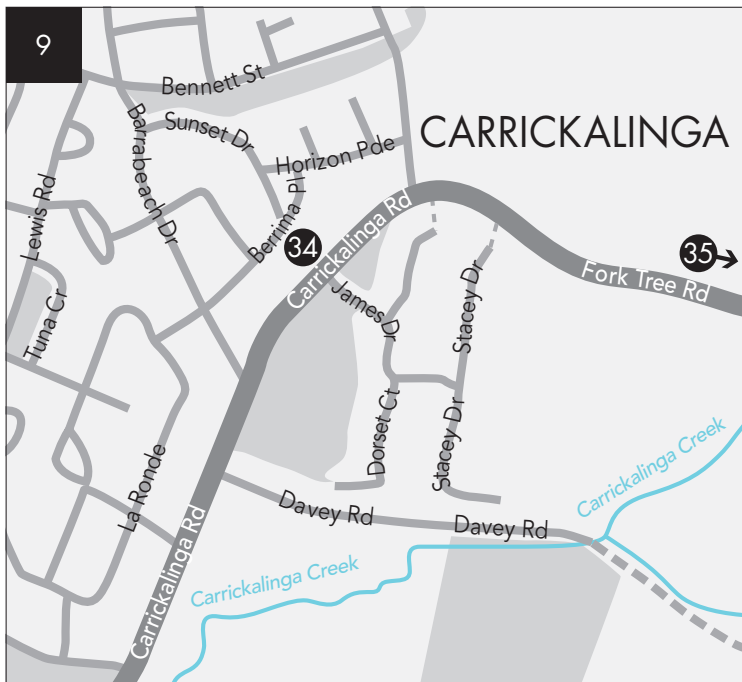

MAPS AND VENUES

Maps are to assist your planning. For more detail see the google map for each venue at www.festivalfleuriu.com.au

MAPS AND VENUES CONTINUED

1. **UNITING CHURCH HALL** 
Inman Valley Road, Inman Valley
2. **INMAN VALLEY UNITING CHURCH**
Inman Valley Road, Inman Valley
3. **INMAN VALLEY COUNTRY KITCHEN** 
1714 Inman Valley Road, Inman Valley
4. **INMAN VALLEY MEMORIAL HALL** 
1713 Inman Valley Road, Inman Valley
5. **ELIZA COTTAGE** 
8 Daniels Road, Yankalilla
6. **ART WORKS @ LOT 50** 
Lot 50 next to 64 Main Street, Yankalilla
7. **GALLERY 88**
88 Main Street, Yankalilla
8. **YANKALILLA HOTEL**  
105 Main South Road, Yankalilla
9. **YANKALILLA YARNS AND FINE ART STUDIO** 
End of Glebe Avenue, Yankalilla
10. **CHRIST CHURCH HALL**  
128 Main South Road, Yankalilla
11. **CLUB FLEURIEU**  
140–142 Main South Road, Yankalilla
12. **FLEURIEU COAST VISTOR CENTRE**  
163 Main South Road, Yankalilla
13. **THE FESTIVAL HUB**  
163 Main South Road, Yankalilla
14. **THE CENTRE/LIBRARY**  
181 Main South Road, Yankalilla
15. **YANKALILLA SKATE PARK**  
181 Main South Road, Yankalilla
16. **YANKALILLA SHOWGROUNDS SUPPER HALL**  
Corner Jervis Road and Main South Road Between Yankalilla
17. **YANKALILLA SHOWGROUNDS**  
Corner Jervis Road and Main South Road Between Yankalilla and Normanville
18. **YANKALILLA SHOWGROUNDS HALL**  
Corner Jervis Road and Main South Road, Between Yankalilla and Normanville
19. **STEPHEN GUNNER GALLERY**  
4 Bower Road, Normanville
20. **COASTAL ART WARES**
10 Hewett Close, Normanville
21. **THE ARTFUL GARDEN**
51 Main South Road, Normanville
22. **ART WORKS AT NORMANVILLE**
4/15 Edmund Street, Normanville
23. **BUNGALA PARK**  
42 Main South Road, Normanville
24. **NORMANVILLE HOTEL** 
46 Main Road, Normanville
25. **SMALL OFFERINGS**
8 Cheesman Street, Normanville
26. **ANDREW MUNN**
109 Main Road, Normanville
27. **LADY BAY HOTEL**  
St Andrews Boulevard, Lady Bay
28. **HMAS HOBART MEMORIAL LOOKOUT**
Main South Road, Lady Bay
29. **RANDALSEA RUSTIC**
Corner Main South Road and Finnis Vale Drive, Second Valley
30. **PEMBERS' FARM GALLERY**
103 Finnis Vale Drive, Second Valley
31. **YAITYAKAUWINGGA SANCTUARY**
316 Nowhere Else Road, Delamere
32. **EAGLES GATE STUDIO**
36 Stockyard Hill Road, Delamere
33. **GASTON STUDIO GALLERY**
28 Sorata Street, Cape Jervis
34. **STUDIO ETC.**
48 Carrickalinga Road, Carrickalinga
35. **FORKTREE BREWING**  
935 Forktree Road, Carrickalinga
36. **ALLUSION WINES** 
Smith Hill Road, Yankalilla
37. **MORTARFIELD AND SALAMANDER STUDIOS**
77 Yacca Road, Yankalilla
38. **SMILING SAMOYED BREWERY**  
48 Main South Road, Myponga