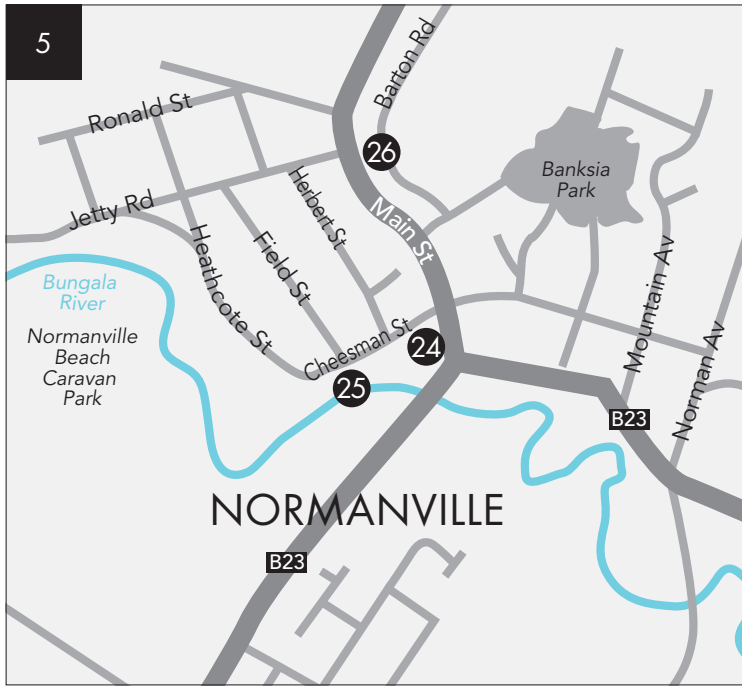

MAPS AND VENUES

Maps are to assist your planning. For more detail see the google map for each venue at www.festivalfleuriu.com.au

MAPS AND VENUES CONTINUED

1. **UNITING CHURCH HALL** 
Inman Valley Road, Inman Valley
2. **INMAN VALLEY UNITING CHURCH**
Inman Valley Road, Inman Valley
3. **INMAN VALLEY COUNTRY KITCHEN** 
1714 Inman Valley Road, Inman Valley
4. **INMAN VALLEY MEMORIAL HALL** 
1713 Inman Valley Road, Inman Valley
5. **ELIZA COTTAGE** 
8 Daniels Road, Yankalilla
6. **ART WORKS @ LOT 50** 
Lot 50 next to 64 Main Street, Yankalilla
7. **GALLERY 88**
88 Main Street, Yankalilla
8. **YANKALILLA HOTEL**  
105 Main South Road, Yankalilla
9. **YANKALILLA YARNS AND FINE ART STUDIO** 
End of Glebe Avenue, Yankalilla
10. **CHRIST CHURCH HALL**  
128 Main South Road, Yankalilla
11. **CLUB FLEURIEU**  
140–142 Main South Road, Yankalilla
12. **FLEURIEU COAST VISTOR CENTRE**  
163 Main South Road, Yankalilla
13. **THE FESTIVAL HUB**  
163 Main South Road, Yankalilla
14. **THE CENTRE/LIBRARY**  
181 Main South Road, Yankalilla
15. **YANKALILLA SKATE PARK**  
181 Main South Road, Yankalilla
16. **YANKALILLA SHOWGROUNDS SUPPER HALL**  
Corner Jervis Road and Main South Road Between Yankalilla
17. **YANKALILLA SHOWGROUNDS**  
Corner Jervis Road and Main South Road Between Yankalilla and Normanville
18. **YANKALILLA SHOWGROUNDS HALL**  
Corner Jervis Road and Main South Road, Between Yankalilla and Normanville
19. **STEPHEN GUNNER GALLERY**  
4 Bower Road, Normanville
20. **COASTAL ART WARES**
10 Hewett Close, Normanville
21. **THE ARTFUL GARDEN**
51 Main South Road, Normanville
22. **ART WORKS AT NORMANVILLE**
4/15 Edmund Street, Normanville
23. **BUNGALA PARK**  
42 Main South Road, Normanville
24. **NORMANVILLE HOTEL** 
46 Main Road, Normanville
25. **SMALL OFFERINGS**
8 Cheesman Street, Normanville
26. **ANDREW MUNN**
109 Main Road, Normanville
27. **LADY BAY HOTEL**  
St Andrews Boulevard, Lady Bay
28. **HMAS HOBART MEMORIAL LOOKOUT**
Main South Road, Lady Bay
29. **RANDALSEA RUSTIC**
Corner Main South Road and Finnis Vale Drive, Second Valley
30. **PEMBERS' FARM GALLERY**
103 Finnis Vale Drive, Second Valley
31. **YAITYAKAUWINGGA SANCTUARY**
316 Nowhere Else Road, Delamere
32. **EAGLES GATE STUDIO**
36 Stockyard Hill Road, Delamere
33. **GASTON STUDIO GALLERY**
28 Sorata Street, Cape Jervis
34. **STUDIO ETC.**
48 Carrickalinga Road, Carrickalinga
35. **FORKTREE BREWING**  
935 Forktree Road, Carrickalinga
36. **ALLUSION WINES** 
Smith Hill Road, Yankalilla
37. **MORTARFIELD AND SALAMANDER STUDIOS**
77 Yacca Road, Yankalilla
38. **SMILING SAMOYED BREWERY**  
48 Main South Road, Myponga