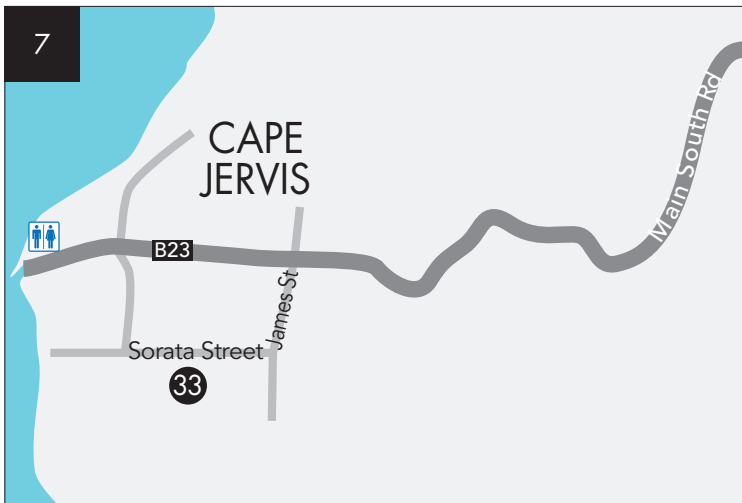

MAPS AND VENUES

Maps are to assist your planning. For more detail see the google map for each venue at www.festivalfleuriu.com.au

MAPS AND VENUES CONTINUED

1. **UNITING CHURCH HALL** 
Inman Valley Road, Inman Valley
2. **INMAN VALLEY UNITING CHURCH**
Inman Valley Road, Inman Valley
3. **INMAN VALLEY COUNTRY KITCHEN** 
1714 Inman Valley Road, Inman Valley
4. **INMAN VALLEY MEMORIAL HALL** 
1713 Inman Valley Road, Inman Valley
5. **ELIZA COTTAGE** 
8 Daniels Road, Yankalilla
6. **ART WORKS @ LOT 50** 
Lot 50 next to 64 Main Street, Yankalilla
7. **GALLERY 88**
88 Main Street, Yankalilla
8. **YANKALILLA HOTEL**  
105 Main South Road, Yankalilla
9. **YANKALILLA YARNS AND FINE ART STUDIO** 
End of Glebe Avenue, Yankalilla
10. **CHRIST CHURCH HALL**  
128 Main South Road, Yankalilla
11. **CLUB FLEURIEU**  
140–142 Main South Road, Yankalilla
12. **FLEURIEU COAST VISTOR CENTRE**  
163 Main South Road, Yankalilla
13. **THE FESTIVAL HUB**  
163 Main South Road, Yankalilla
14. **THE CENTRE/LIBRARY**  
181 Main South Road, Yankalilla
15. **YANKALILLA SKATE PARK**  
181 Main South Road, Yankalilla
16. **YANKALILLA SHOWGROUNDS SUPPER HALL**  
Corner Jervis Road and Main South Road Between Yankalilla
17. **YANKALILLA SHOWGROUNDS**  
Corner Jervis Road and Main South Road Between Yankalilla and Normanville
18. **YANKALILLA SHOWGROUNDS HALL**  
Corner Jervis Road and Main South Road, Between Yankalilla and Normanville
19. **STEPHEN GUNNER GALLERY**  
4 Bower Road, Normanville
20. **COASTAL ART WARES**
10 Hewett Close, Normanville
21. **THE ARTFUL GARDEN**
51 Main South Road, Normanville
22. **ART WORKS AT NORMANVILLE**
4/15 Edmund Street, Normanville
23. **BUNGALA PARK**  
42 Main South Road, Normanville
24. **NORMANVILLE HOTEL** 
46 Main Road, Normanville
25. **SMALL OFFERINGS**
8 Cheesman Street, Normanville
26. **ANDREW MUNN**
109 Main Road, Normanville
27. **LADY BAY HOTEL**  
St Andrews Boulevard, Lady Bay
28. **HMAS HOBART MEMORIAL LOOKOUT**
Main South Road, Lady Bay
29. **RANDALSEA RUSTIC**
Corner Main South Road and Finnis Vale Drive, Second Valley
30. **PEMBERS' FARM GALLERY**
103 Finnis Vale Drive, Second Valley
31. **YAITYAKAUWINGGA SANCTUARY**
316 Nowhere Else Road, Delamere
32. **EAGLES GATE STUDIO**
36 Stockyard Hill Road, Delamere
33. **GASTON STUDIO GALLERY**
28 Sorata Street, Cape Jervis
34. **STUDIO ETC.**
48 Carrickalinga Road, Carrickalinga
35. **FORKTREE BREWING**  
935 Forktree Road, Carrickalinga
36. **ALLUSION WINES** 
Smith Hill Road, Yankalilla
37. **MORTARFIELD AND SALAMANDER STUDIOS**
77 Yacca Road, Yankalilla
38. **SMILING SAMOYED BREWERY**  
48 Main South Road, Myponga